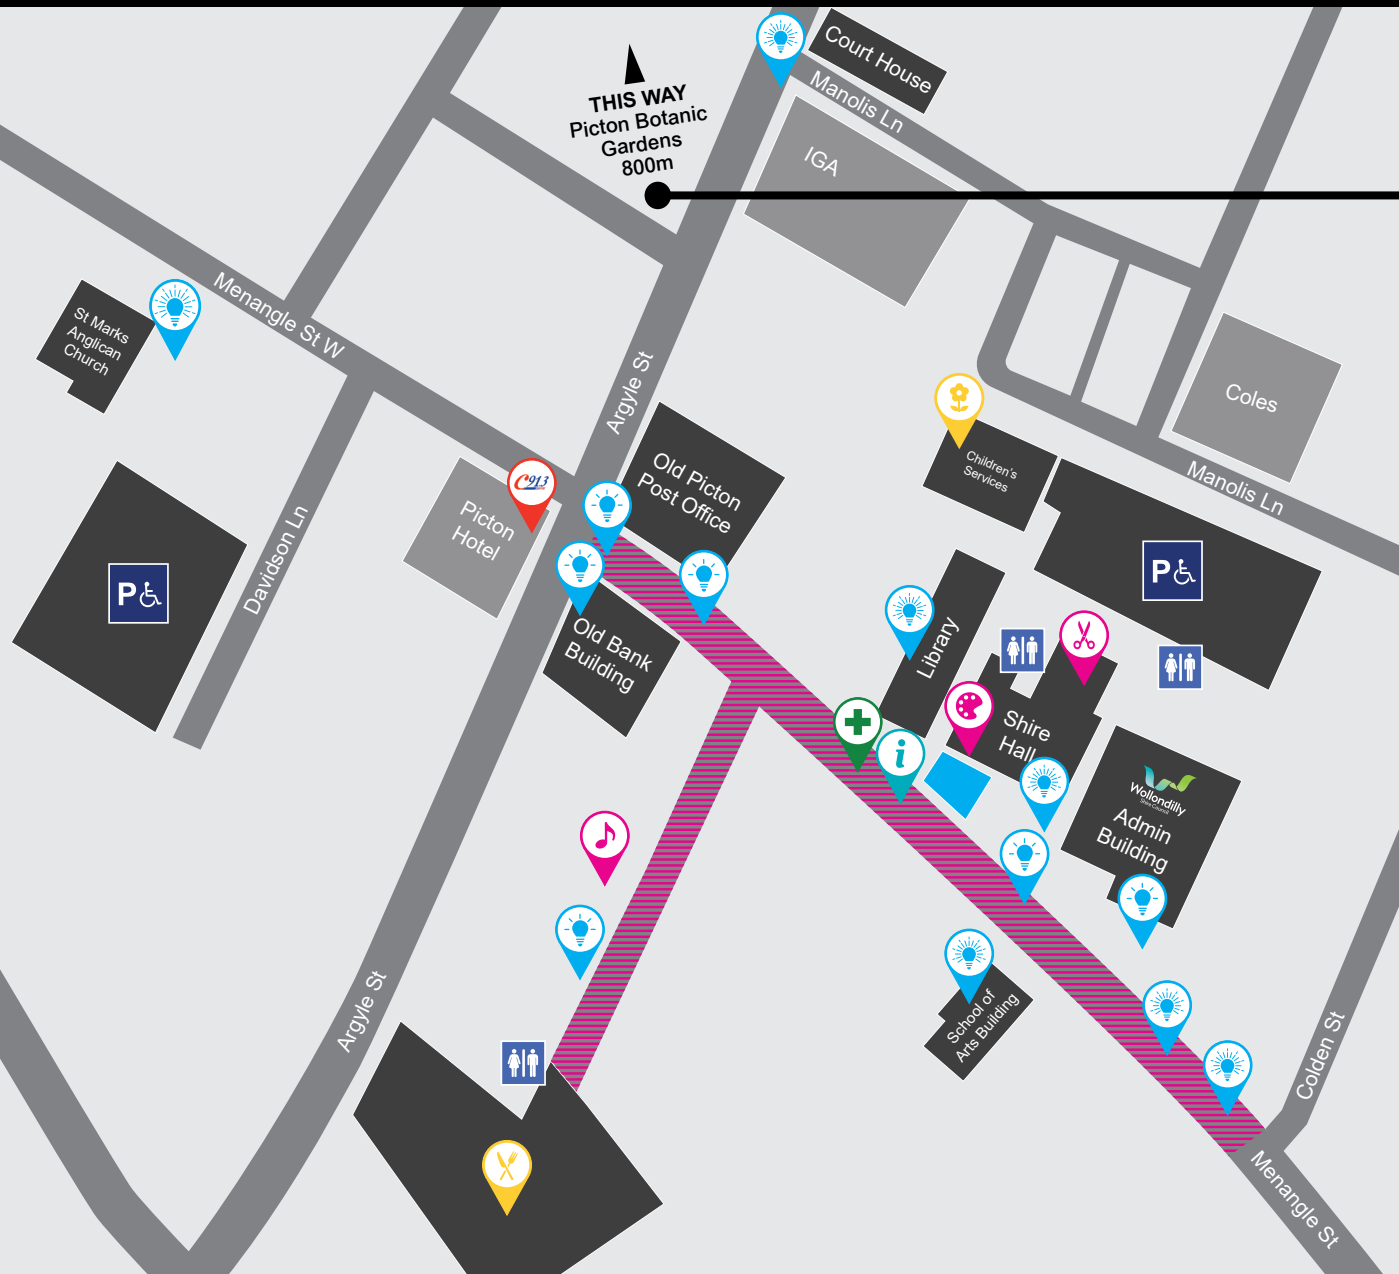

**Jazz & Swing
Afternoon**
12pm - 4pm
Picton Botanic Gardens

**Roving Poetry
Performance**
11am
Picton Botanic Gardens

FESTIVAL MAP

ILLUMINATE FESTIVAL MAP LEGEND

- | | | | | | |
|-----------------------------|---------------------|---------------------------|----------------------------|-------------------------------|---|
| Accessible Parking | Walker Food Court | Chill Zone Area | Artisan Markets | Long Table Dinner | South 32 Lantern Parade |
| Toilets Location | Gardens Food Court | Information Area | Light Features | The MAC Illuminate Carnival | Roving Poetry Performance |
| Illuminate Performance Lawn | C91.3 Radio Station | Illuminate Music Festival | Building Light Projections | South 32 Art & Light Display | Governors Hill Sensory Garden |
| Market Stalls Area | First Aid Area | Illuminate Art Exhibition | Jazz & Swing Afternoon | South 32 Lantern Parade Route | The MAC Illuminate Carnival Sensory Session |

PICTON BOTANIC GARDENS EVENT SCHEDULE

FRIDAY 15 SEPTEMBER

4pm - 9pm	The MAC Illuminate Carnival
6pm - 9pm	Long Table Dinner
5pm - 9pm	South 32 Art & Light Display
6pm	South 32 Lantern Parade
6.30pm	Official Festival Opening