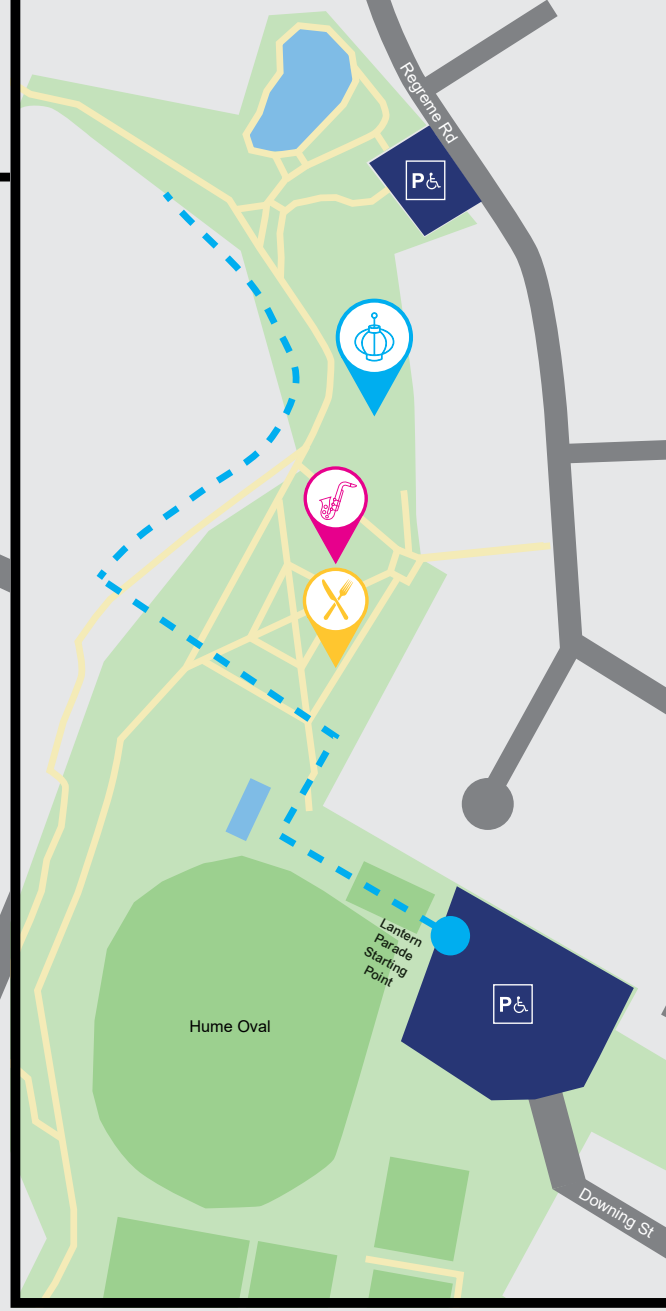

LIGHT FEATURES

- Children's Services Building
- Wollondilly Shire Hall
- Picton Courthouse
- Picton Library
- Wollondilly Shire Council
- School of Arts Building
- St Mark's Church

KEY

-  Toilets
-  Accessible Parking
-  Light Features
-  Building Light Projections
-  Illuminated Sculptures & Lantern Installations
-  Lantern Parade Route
-  Shire Hall Lawn Area
-  Market Stalls
-  The MAC Family Carnival
-  Long Table Dinner
-  Food Court
-  Bradcorp Music Festival
-  The WAG Art Exhibition
-  Artisan Markets
-  Jazz & Swing Performance
-  C93.1 Radio Broadcast
-  First Aid
-  Sensory / Quiet Space
-  Information
 - Wollindilly Shire Council
 - Lost Children

FESTIVAL MAP

PICTON BOTANIC GARDENS

FESTIVAL ACTIVITIES

FRIDAY 20 MAY

-  **Long Table Dinner***
6pm - 9pm
Picton Botanic Gardens
-  **Illuminated Sculptures & Lantern Installations**
6pm - 9pm
Picton Botanic Gardens
-  **Discover Picton Walking Tours***
2pm
Davidson Lane Rotunda
-  **Lantern Parade**
6pm - 7pm
Picton Botanic Gardens
-  **WAG Art Exhibition**
10am - 4pm
Shire Hall

SATURDAY 21 MAY

-  **Market Stalls**
12pm - 9pm
Menangle Street
-  **Light Features**
6pm - 9pm
Various Locations
-  **WAG Art Exhibition**
12pm - 9pm
Shire Hall
-  **The MAC Family Carnival**
12pm - 9pm
Colden St, Car Park
-  **Illuminated Sculptures & Lantern Installations**
6pm - 9pm
Picton Botanic Gardens
-  **Bradcorp Music Festival**
12pm - 9pm
St Mary MacKillop Lane
-  **Food Court**
12pm - 9pm
Menangle Street
-  **Discover Picton Walking Tours***
9.30am & 2.30pm
Davidson Lane Rotunda
-  **Artisan Markets**
12pm - 9pm
Picton Shire Hall